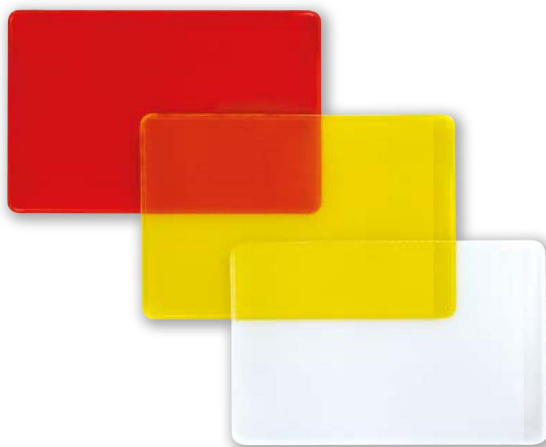

BUSTA PORTA CARDS

cm 6x9* (6,4x9,3)

ART. **057001**

OPALINO