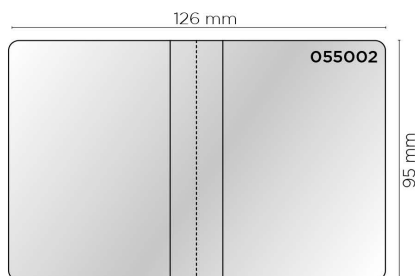

BUSTA PORTA CARDS A 2 ANTE

cm 2x6x9* (12,6x9,5)

ART. **055002**

CRISTAL ☐